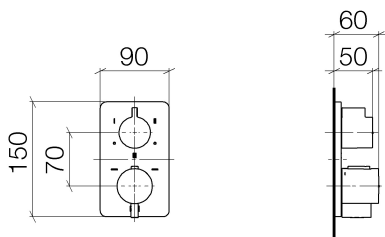

Shower - LULU

Concealed thermostat with three-way volume control - polished chrome

Article number: 36 428 710-00 0010

- Diverter with integrated volume control and integrated stops
- Cover plate 5-7/8" x 3-1/2"
- Temperature control handle with safety lock at 100 °F/ 38°C
- Max. temperature can be set on the trim
- (ADA)

polished chrome

Accessory is required for this item.

Dimensional drawing

All dimensions in mm / inch = mm x 0,0394

Shower - LULU

Concealed thermostat with three-way volume control - polished chrome

Article number: 36 428 710-00 0010

Shower - LULU

Concealed thermostat with three-way volume control - polished chrome

Article number: 36 428 710-00 0010

Other surface finishes

platinum matte

36 428 710-06 0010

More custom finish options are available via special production (xTra Service). Please see our finish matrix for availability and pricing or contact a Dornbracht representative.